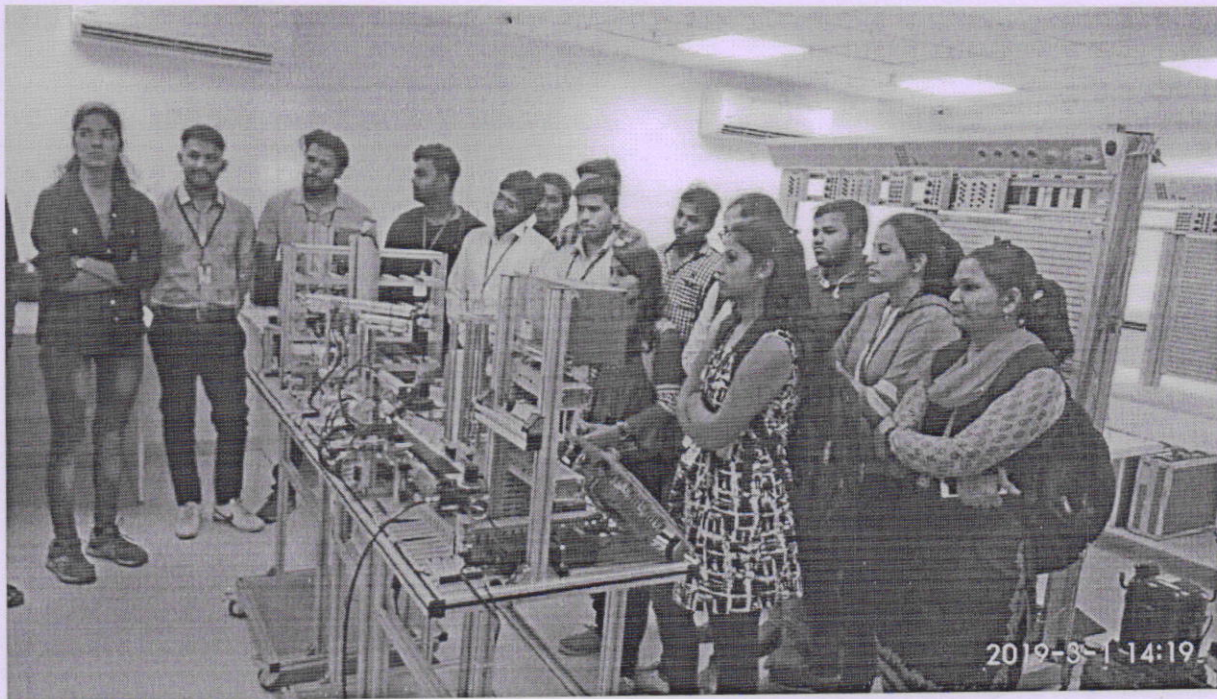

KJ College of Engineering and Management Research

Department of Electrical Engineering

Certificate Course on "Introduction to Robotics"

Schmode